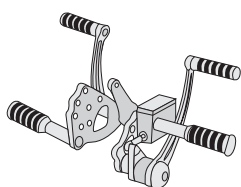

- ☐ 300mm Standard

15

A
C
C
E
S
S
O
R
I
E
S

Forward Controls

- ☐ BBC Chrome Standard
  - ☐ Plus 2" Out
  - ☐ Minus 2" In
- ☐ Passenger Pegs
- ☐ PM Chrome Contour
  - ☐ Passenger Pegs
- ☐ PM Black Contour
  - ☐ Passenger Pegs
- ☐ BBC Outtie Shift Linkage
- ☐ BBC Innie Shift Linkage
- ☐ Other _____

16

Electrical, Hand Controls, Grips & Mirrors